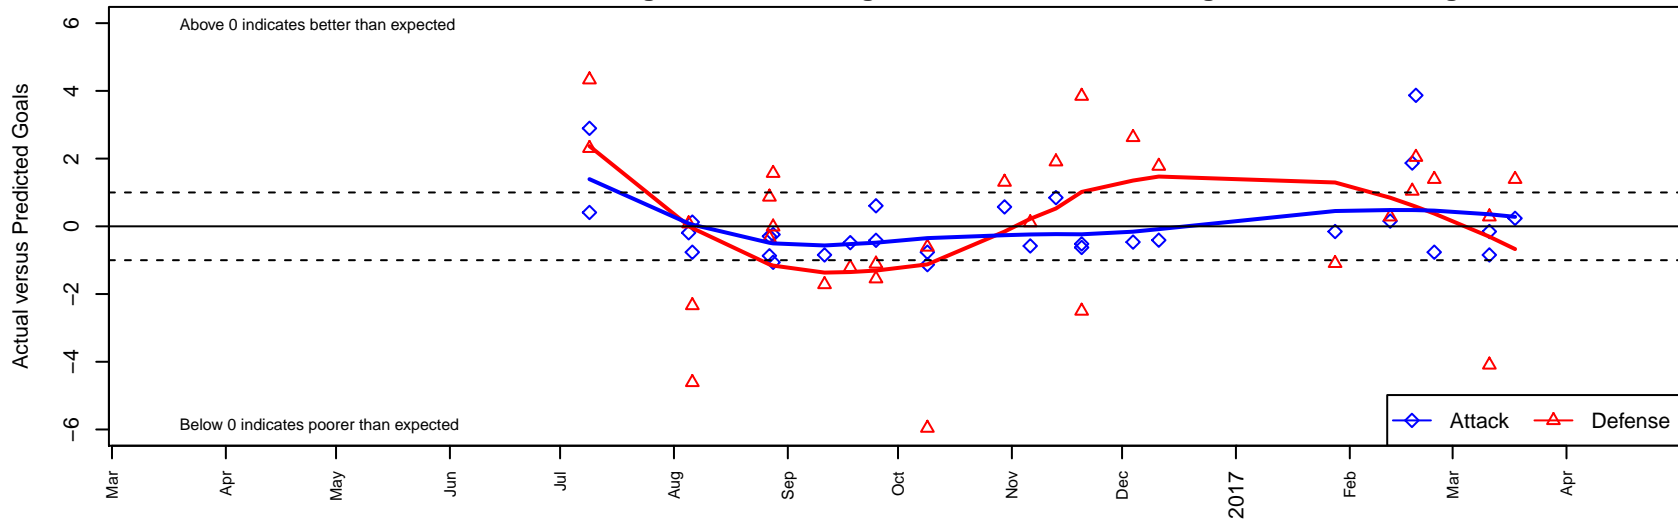

WA Rush Azul G05

Washington Rush SC
 Everett, WA
 G05 total strength=262
 attack=0.24 defense=0.1
 fall league = RCL G05 Div 4 9Aside
 spr league = Win RCL G05 Div 5

alt names used:
 Washington Rush G05 Azul C
 WASHINGTON RUSH RUSH G05 AZUL (WA)
 WASHINGTON RUSHG05 AZUL
 WA Rush Azul [G05]
 Washington Rush G05 Azul C

Venues played:
 2016 Gunners Invitational 2005 Bronze
 2016 WA Rush Cup G05 Silver 9v9 U12
 2016 Sky River GU12 Gold
 2016 RCL G05 Div 4 9Aside
 2016 Win RCL G05 Div 5

WA Rush Azul G05
 Dots are actual minus expected GF (blue circles) and GA (red triangles).
 Blue line is smoothed change in attack strength. Red is smoothed change in defense strength.

**attack and defense variance (black dot)
relative to other teams
and top 10 in region**

**attack and defense rating
relative to others at age
and all opponents in last 13 months**

Performance relative to 13 month average