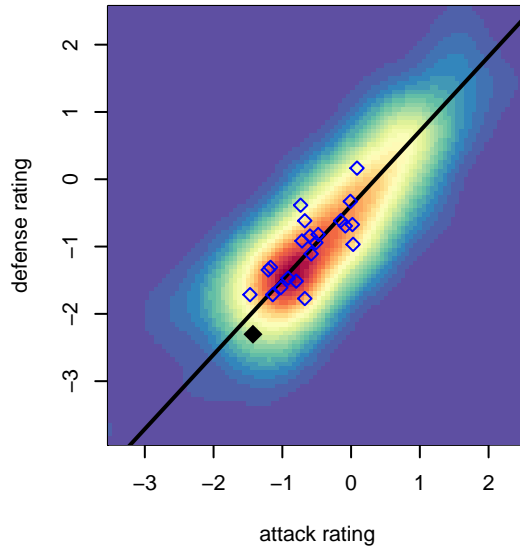

WA Rush Azul G05

Washington Rush SC
 Everett, WA
 G05 total strength=262
 attack=0.24 defense=0.1
 fall league = RCL G05 Div 4 9Aside
 spr league = Win RCL G05 Div 5

alt names used:
 Washington Rush G05 Azul C
 WASHINGTON RUSH RUSH G05 AZUL (WA)
 WASHINGTON RUSHG05 AZUL
 WA Rush Azul [G05]
 Washington Rush G05 Azul C

Venues played:
 2016 Gunners Invitational 2005 Bronze
 2016 WA Rush Cup G05 Silver 9v9 U12
 2016 Sky River GU12 Gold
 2016 RCL G05 Div 4 9Aside
 2016 Win RCL G05 Div 5

WA Rush Azul G05
 Dots are actual minus expected GF (blue circles) and GA (red triangles).
 Blue line is smoothed change in attack strength. Red is smoothed change in defense strength.

**attack and defense variance (black dot)
relative to other teams
and top 10 in region**

**attack and defense rating
relative to others at age
and all opponents in last 13 months**

Performance relative to 13 month average