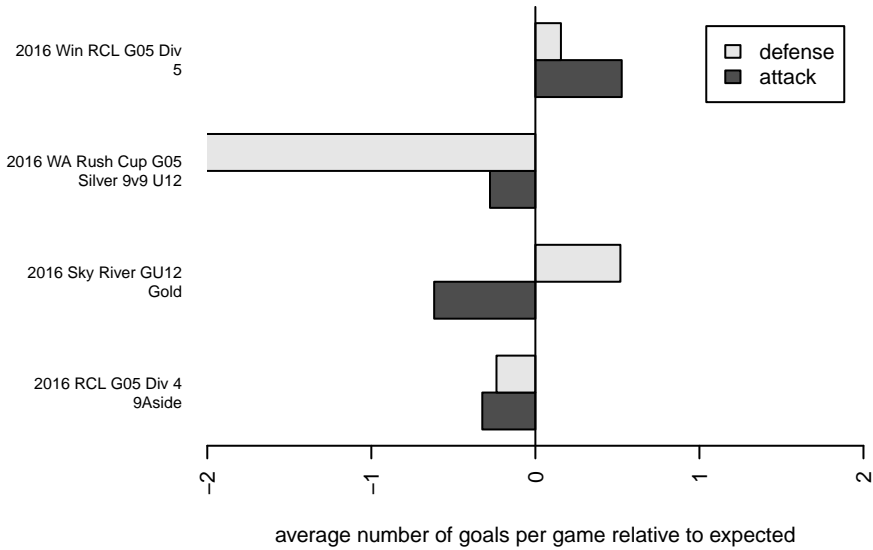

WA Rush Azul G05

Washington Rush SC
 Everett, WA
 G05 total strength=262
 attack=0.24 defense=0.1
 fall league = RCL G05 Div 4 9Aside
 spr league = Win RCL G05 Div 5

alt names used:
 Washington Rush G05 Azul C
 WASHINGTON RUSH RUSH G05 AZUL (WA)
 WASHINGTON RUSHG05 AZUL
 WA Rush Azul [G05]
 Washington Rush G05 Azul C

Venues played:
 2016 Gunners Invitational 2005 Bronze
 2016 WA Rush Cup G05 Silver 9v9 U12
 2016 Sky River GU12 Gold
 2016 RCL G05 Div 4 9Aside
 2016 Win RCL G05 Div 5

WA Rush Azul G05
 Dots are actual minus expected GF (blue circles) and GA (red triangles).
 Blue line is smoothed change in attack strength. Red is smoothed change in defense strength.

**attack and defense variance (black dot)
relative to other teams
and top 10 in region**

**attack and defense rating
relative to others at age
and all opponents in last 13 months**

Performance relative to 13 month average