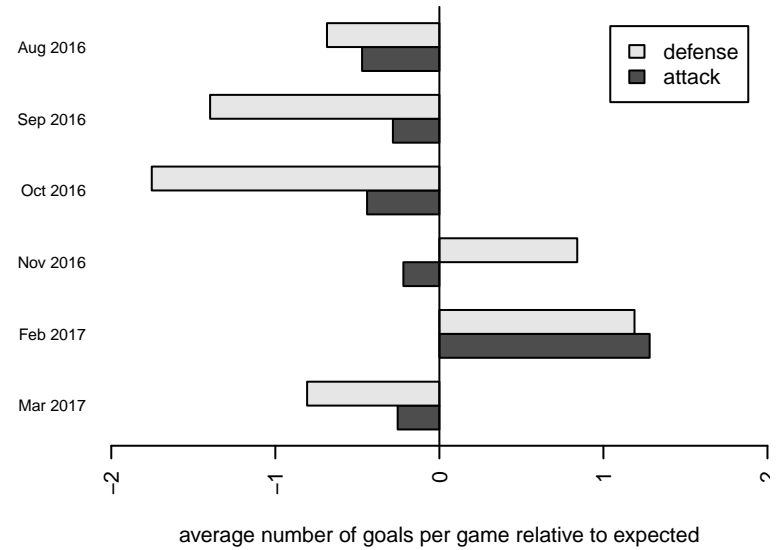

Performance relative to 13 month average