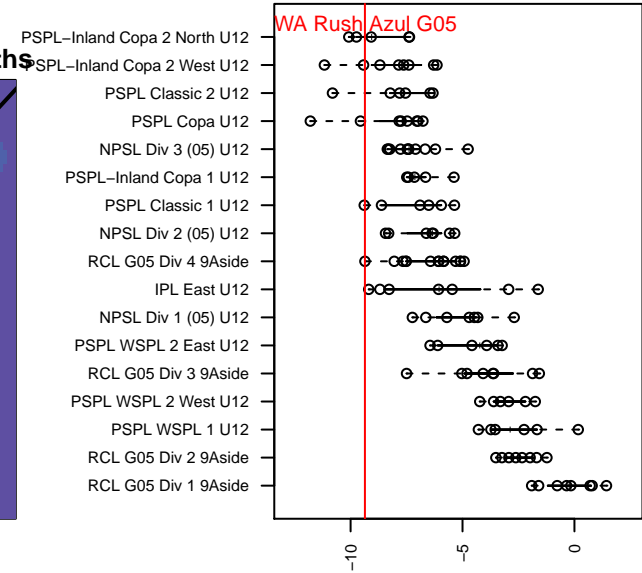

WA Rush Azul G05

Washington Rush SC
 Everett, WA
 G05 total strength=262
 attack=0.24 defense=0.1
 fall league = RCL G05 Div 4 9Aside
 spr league = Win RCL G05 Div 5

alt names used:
 Washington Rush G05 Azul C
 WASHINGTON RUSH RUSH G05 AZUL (WA)
 WASHINGTON RUSHG05 AZUL
 WA Rush Azul [G05]
 Washington Rush G05 Azul C

Venues played:
 2016 Gunners Invitational 2005 Bronze
 2016 WA Rush Cup G05 Silver 9v9 U12
 2016 Sky River GU12 Gold
 2016 RCL G05 Div 4 9Aside
 2016 Win RCL G05 Div 5

WA Rush Azul G05
 Dots are actual minus expected GF (blue circles) and GA (red triangles).
 Blue line is smoothed change in attack strength. Red is smoothed change in defense strength.

**attack and defense variance (black dot)
relative to other teams
and top 10 in region**

**attack and defense rating
relative to others at age
and all opponents in last 13 months**

Performance relative to 13 month average