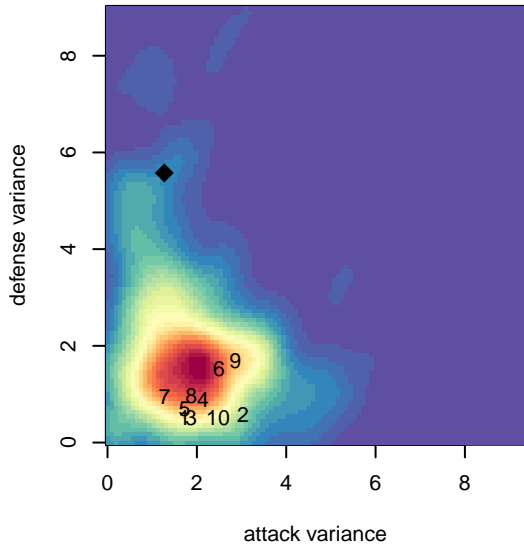

WA Rush Azul G05

Washington Rush SC
 Everett, WA
 G05 total strength=262
 attack=0.24 defense=0.1
 fall league = RCL G05 Div 4 9Aside
 spr league = Win RCL G05 Div 5

alt names used:
 Washington Rush G05 Azul C
 WASHINGTON RUSH RUSH G05 AZUL (WA)
 WASHINGTON RUSHG05 AZUL
 WA Rush Azul [G05]
 Washington Rush G05 Azul C

Venues played:
 2016 Gunners Invitational 2005 Bronze
 2016 WA Rush Cup G05 Silver 9v9 U12
 2016 Sky River GU12 Gold
 2016 RCL G05 Div 4 9Aside
 2016 Win RCL G05 Div 5

WA Rush Azul G05
 Dots are actual minus expected GF (blue circles) and GA (red triangles).
 Blue line is smoothed change in attack strength. Red is smoothed change in defense strength.

**attack and defense variance (black dot)
relative to other teams
and top 10 in region**

**attack and defense rating
relative to others at age
and all opponents in last 13 months**

Performance relative to 13 month average